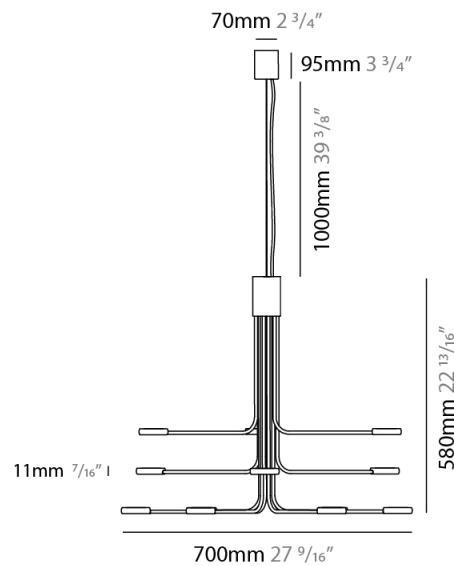

ARBOR 12 LIGHT SUSPENSION

D41000-

base number   Finish
Options

1. To build a product code in our configurator select the specify button on the base model # product page
2. To build a manual product code on this datasheet choose from the options listed below in blue font and add the suffix to the base model #

GENERAL

Series: Arbor
Subseries: Arbor 12 Light
Partner: Icone
Division: Design
Installation: Suspension
Product Type: Chandelier
Mounting Location: Ceiling
Light Distribution: Adjustable

PHYSICAL

Shape: Abstract
Diameter (mm): 700
Diameter (in): 27 ⁹/₁₆"
Height (mm): 580
Height (in): 22 ¹³/₁₆"
Max. Overall Height (mm): 1675
Max. Overall Height (in): 65 ¹⁵/₁₆"
[Fixture Finish: WHI / GSR](#)
Fixture Material: Metal

ELECTRICAL

Lamp Type: LED
Total Output Wattage (W): 60
Dimming: Non-Dimming / Phase Dimming 120/277Vac
Driver Included: No
Driver Location: Remote
Driver Class: Class 2
Input Voltage (V): 24

LED

Number of LEDs: 12
Color Temperature (°K): 3000
Nominal Lumen (lm): 4200
CRI: >90 CRI
Lamp Life (hrs): 50000

OPTICAL

RATINGS AND CERTIFICATIONS

Certified By: Certified for North American Standards
IP rating: IP20