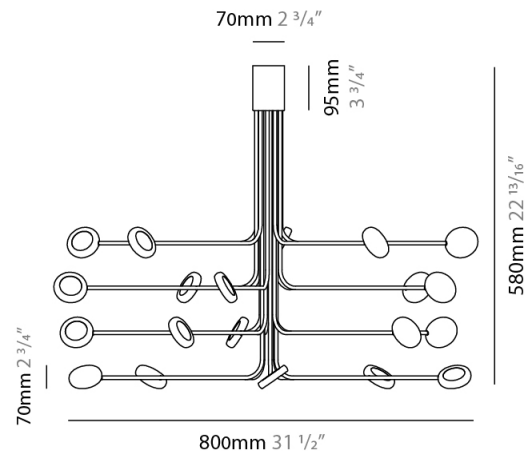

PROJECT	
TYPE	
SPECIFIER	
QUANTITY	
DATE	

ARBOR 20 LIGHT SURFACE

D42001-

base number   Finish
Options

1. To build a product code in our configurator select the specify button on the base model # product page
2. To build a manual product code on this datasheet choose from the options listed below in blue font and add the suffix to the base model #

GENERAL

Series: Arbor
Subseries: Arbor 20 Light
Partner: Icone
Division: Design
Installation: Surface
Product Type: Ceiling Surface
Mounting Location: Ceiling
Light Distribution: Adjustable

PHYSICAL

Shape: Abstract
Diameter (mm): 800
Diameter (in): 31 1/2
Height (mm): 580
Height (in): 22 13/16
[Fixture Finish: WHI / GSR](#)
Fixture Material: Metal

ELECTRICAL

Lamp Type: LED
Total Output Wattage (W): 100
Dimming: Electronic Low Voltage Dimming
Input Voltage (V): 120Vac Direct Line

LED

Number of LEDs: 20
Color Temperature (°K): 3000
Nominal Lumen (lm): 7000
CRI: >90 CRI
Lamp Life (hrs): 50000

OPTICAL

RATINGS AND CERTIFICATIONS

Certified By: Certified for North American Standards
IP rating: IP20