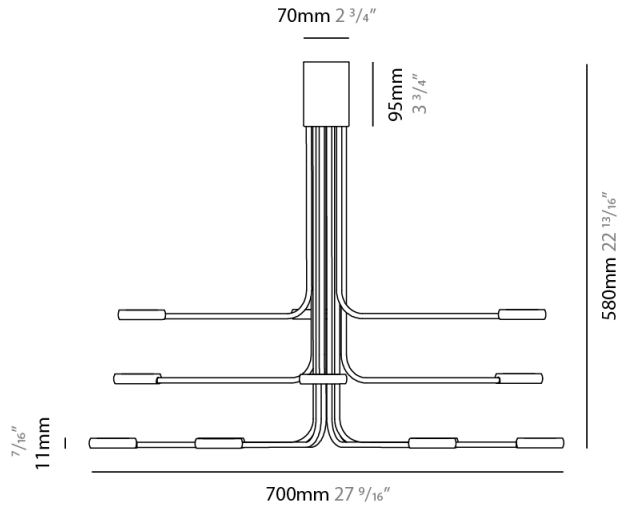

PROJECT
TYPE
SPECIFIER
QUANTITY
DATE

ARBOR 12 LIGHT SURFACE

D42000-

base number   Finish
Options

1. To build a product code in our configurator select the specify button on the base model # product page
2. To build a manual product code on this datasheet choose from the options listed below in blue font and add the suffix to the base model #

GENERAL

Series: Arbor
Subseries: Arbor 12 Light
Partner: Icone
Division: Design
Installation: Surface
Product Type: Ceiling Surface
Mounting Location: Ceiling
Light Distribution: Adjustable

PHYSICAL

Shape: Abstract
Diameter (mm): 700
Diameter (in): 27 ⁹/₁₆
Height (mm): 580
Height (in): 22 ¹³/₁₆
Fixture Finish: WHI / GSR
Fixture Material: Metal

ELECTRICAL

Lamp Type: LED
Total Output Wattage (W): 60
Dimming: Electronic Low Voltage Dimming
Input Voltage (V): 120Vac Direct Line

LED

Number of LEDs: 12
Color Temperature (°K): 3000
Nominal Lumen (lm): 4200
CRI: >90 CRI
Lamp Life (hrs): 50000

OPTICAL

RATINGS AND CERTIFICATIONS

Certified By: Certified for North American Standards
IP rating: IP20